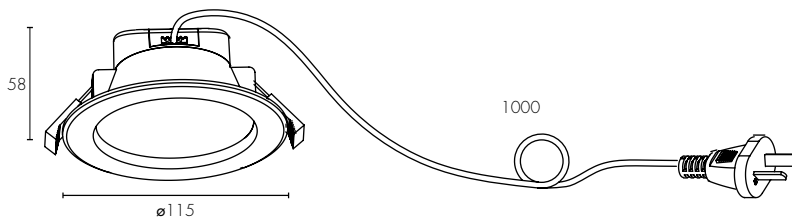

SMART WiFi TRILOGY CCT DOWNLIGHT

SERIES 2

TECHNICAL SPECIFICATIONS

| | |
|--------------------------------|---|
| Operating voltage: | 220-240V / 50Hz |
| Class: | Class II (2) |
| Wattage: | 8W Total |
| Lumens: | 750 Max Lumens |
| Colour temperature: | Biorythm to simulate daylight from sunrise to sunset Change colour temperature between 3000K and 5000K |
| Beam angle: | 100 degrees |
| Colour rendering index: | ≥81 |
| Power factor: | ≥0.8 |
| Dimmable: | Yes via App |
| Rated lifetime: | 30,000hrs @25°C Ambient (When covered with thermal insulation) |
| Cutout size: | ø90mm |
| Ingress protection: | IP44 rated (front face only) |
| Construction: | Polycarbonate with PS diffuser |
| Plug & cord: | 2-pin SAA approved, 1.0m length |
| Warranty: | 5 year replacement |
| WiFi Info: | IEEE802.11b/g/n, 2.4GHz Mac Encryption; WEP/WAPI/TKIP/AES |
| Device Requirements: | iOS 8.0 or higher, Android 4.1 or higher |
| Standards: | AS/NZS 60598.1 AS/NZS 60598.2.2 |

INSTALLATION

Must be installed by a licensed electrician

ACCESSORIES

sold separately

| | |
|-------------------|---------------------------------|
| Facia Ring | 20429SP001/06 black |
| | 20429SP001/13 brushed chrome |