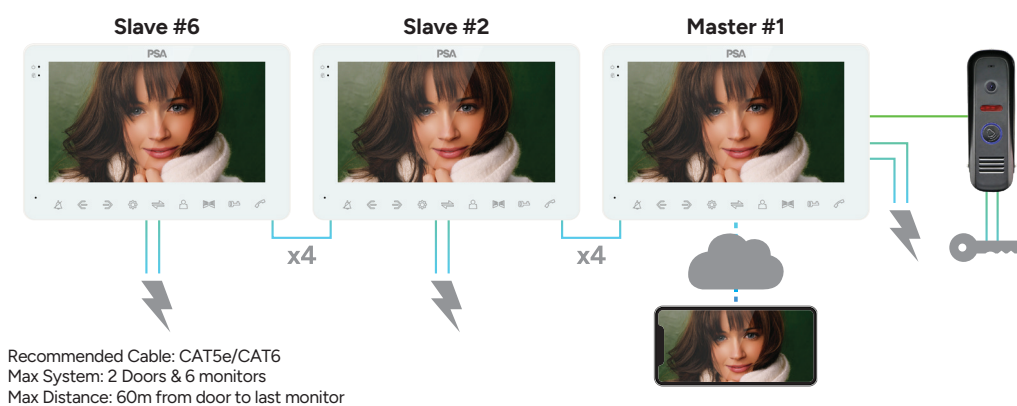

Features

Door station

- Metal IP65 weather rated door station designed
- 2MP HD camera resolution
- 110-degree wide angle view
- Night vision (IR LED) and illuminated push button
- Rain hood and angle bracket included

PSA Centrii App

Free app provided,
support remote viewing
on iOS or Android

Specifications

DOOR STATION	
Camera sensor	2.0MP 1/3" CMOS
View angle	110°
Definition (Hor.)	1080P
LEDs for night	IR LEDs(120°)
Power consumption	150mA max.
Power source	Supplied from indoor unit
Operation temp.	0~+50°C
Installation	Surface mounted
Lock	N/O, N/C Contact (30VDC 2A)
Ingress Protection Rating	IP65
Angle Bracket	Included
Dimensions	130mm (H) x 41.5mm (W) x 27mm (D)
Warranty	2 Years

Specifications may change without notice

Kit Includes

- 1 x 2MP Surface Door Station (CEN27DS/2)
- 1 x 7" Monitor with Wi-Fi - Master (CENT27WM)
- 1 x 15VDC Power Supply for Monitor

Wiring System

Accessories