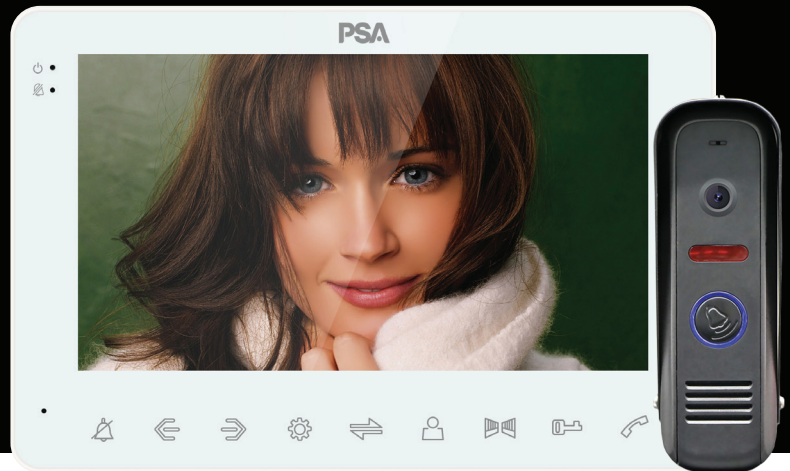

PSA Centrii

CEN27WSK

Smart Video Intercom System
Door Camera & 7" WiFi Monitor

PSA's smart 7" video intercom system allows home owners to be connected and have the convenience of a monitor at home. Be notified, talk or unlock from the app anywhere or from the comfort of home on the monitor. SD card slot allows recording and digital photo frame function when an SD card is inserted.

Features

Door station

- Metal IP65 weather rated door station designed
- 2MP HD camera resolution
- 110-degree wide angle view
- Night vision (IR LED) and illuminated push button
- Rain hood and angle bracket included

Monitor

- 7" HD video monitor with WiFi (2.4GHz)
- 2-way audio communication with doorbell
- Door & Gate release
- Record images by motion detection when SD card fitted
- Easily mute the ringtone with shortcut button