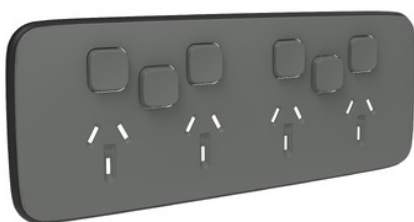

# E3015/4XXUAC-AG

Essence Quad Power Point Skin with 2 extra switches, Clipsal Iconic, Horizontal Mount, 250V, 10A, Clip-On

### Main

Range	Clipsal Iconic
Aesthetic name	Iconic Essence
Product or component type	Cover frame
Colour tint	Cover frame: ash grey (AG) Edge: dark stained
Type of packing	Polybag
Quantity per set	Set of 5

### Complementary

Range compatibility	Clipsal Iconic switched socket
Product destination	Switched socket
Device mounting	Flush
Number of rocker	6
Number of power socket outlets	4
[In] rated current	10 A
Installation direction	Horizontal
Fixing mode	Clip-on
Surface finish	Matt
Material	Birch timber: cover frame
Height	86.0 mm
Width	227.0 mm
Depth	9.0 mm
Net weight	0.06 kg