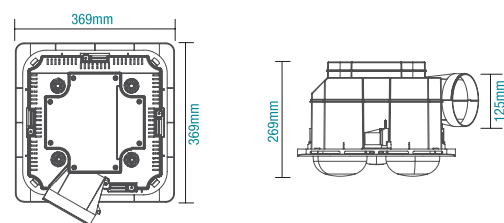

3-IN-1 BATHROOM HEATER EXHAUST FAN / LED LIGHT

Model Numbers

MBHE2LW (Essence 2)
MBHE4LW (Essence 4)

Features

- Low profile design to suit any small to medium bathroom application
- Polypropylene (PP) housing with polycarbonate (PC) fascia
- Half heat function (Essence 4 only)
- Built in thermal overload protection
- Back draft stopper included
- Cut-out template included

DIMENSIONS

Essence 2

Essence 4

Aust/NZ Approval No.

3-IN-1 BATHROOM HEATER EXHAUST FAN / LED LIGHT

SHIPPING

Model Numbers	Carton Size			Carton Quantity	Carton Gross Weight (Kg)
	H (mm)	W (mm)	L (mm)		
MBHE2LW	460	318	338	2	2.75
MBHE4LW	473	318	410	2	3.5

SPECIFICATIONS

Model Name	Essence
Model Numbers	MBHE2LW White (Essence 2) MBHE4LW White (Essence 4)
Air Extraction m³/hr	300m ³ /hr
Exhaust Fan Wattage	35W
Voltage / Frequency	220-240Va.c. 50Hz
Materials / Housing	Polypropylene (PP) housing
Cutout Size	375 x 202mm (Essence 2) 320 x 320mm (Essence 4)
Decibel Rating	≤40dB
Heating Wattage / Type	2x 275W (Essence 2) 4x 275W (Essence 4)
Lighting Wattage / Type	9W R63 LED
Colour Temperature	4000K
Lumens Output	900lm
Minimum Ceiling Depth	200mm
Ducting Size	125mm
Accessories Included	Essence 2 1x 1m duct 2x clips for ducting 1x external grille 1x 3 gang switch wall controller 2x heat lamps 1x 4000K R63 LED lamp Essence 4 2x 1m duct 2x clips for ducting 1x external grille 1x 4 gang switch wall controller 4x heat lamps 1x 4000K R63 LED lamp