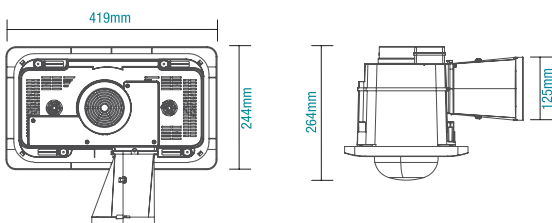

3-IN-1 BATHROOM HEATER EXHAUST FAN / LED LIGHT

Model Numbers

MBHE2LW (Essence 2)
MBHE4LW (Essence 4)

Features

- Low profile design to suit any small to medium bathroom application
- Polypropylene (PP) housing with polycarbonate (PC) fascia
- Half heat function (Essence 4 only)
- Built in thermal overload protection
- Back draft stopper included
- Cut-out template included

DIMENSIONS

Essence 2

Essence 4

Aust/NZ Approval No.

3-IN-1 BATHROOM HEATER EXHAUST FAN / LED LIGHT

SHIPPING

Model Numbers	Carton Size			Carton Quantity	Carton Gross Weight (Kg)
	H (mm)	W (mm)	L (mm)		
MBHE2LW	460	318	338	2	2.75
MBHE4LW	473	318	410	2	3.5

SPECIFICATIONS

Model Name	Essence
Model Numbers	MBHE2LW White (Essence 2) MBHE4LW White (Essence 4)
Air Extraction m³/hr	300m ³ /hr
Exhaust Fan Wattage	35W
Voltage / Frequency	220-240Va.c. 50Hz
Materials / Housing	Polypropylene (PP) housing
Cutout Size	375 x 202mm (Essence 2) 320 x 320mm (Essence 4)
Decibel Rating	≤40dB
Heating Wattage / Type	2x 275W (Essence 2) 4x 275W (Essence 4)
Lighting Wattage / Type	9W R63 LED
Colour Temperature	4000K
Lumens Output	900lm
Minimum Ceiling Depth	200mm
Ducting Size	125mm
Accessories Included	Essence 2 1x 1m duct 2x clips for ducting 1x external grille 1x 3 gang switch wall controller 2x heat lamps 1x 4000K R63 LED lamp Essence 4 2x 1m duct 2x clips for ducting 1x external grille 1x 4 gang switch wall controller 4x heat lamps 1x 4000K R63 LED lamp