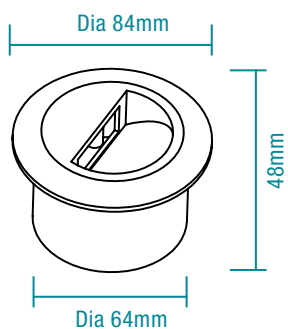

2
YEAR
Replacement
Warranty

IP
54
Ingress
Protection

Non
Dimmable

Tricolour

Class I

DIMENSIONS

Aust/NZ Approval No.

3W STEP LIGHT TRICOLOUR LED

SHIPPING

Model Numbers	Carton Size			Carton Quantity	Carton Gross Weight (Kg)
	H (mm)	W (mm)	L (mm)		
MLXC33W	305	210	320	30	11
MLXC33M	305	210	320	30	11

SPECIFICATIONS

Model Name	Circa
Model Number	MLXC33W - White MLXC33M - Matt Black
Power Wattage	3W
Voltage	220-240Va.c. 50Hz
Materials / Housing	Powder coated aluminium and polycarbonate housing
Colour Temperature	3000K
Lumens Output	100lm
IP Rating	IP54
Beam Angle	90°
CRI	Ra>80
Rated Lifetime	30,000 hours @ Ta25°C
Dimmable	No