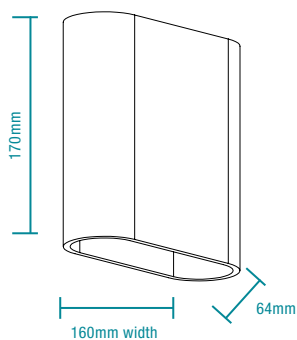

## DIMENSIONS

Aust/NZ Approval No.

### SHIPPING

Model Numbers	Carton Size			Carton Quantity	Carton Gross Weight (Kg)
	H (mm)	W (mm)	L (mm)		
MLXS34510W	165	70	180		
MLXS34510M	165	70	180		